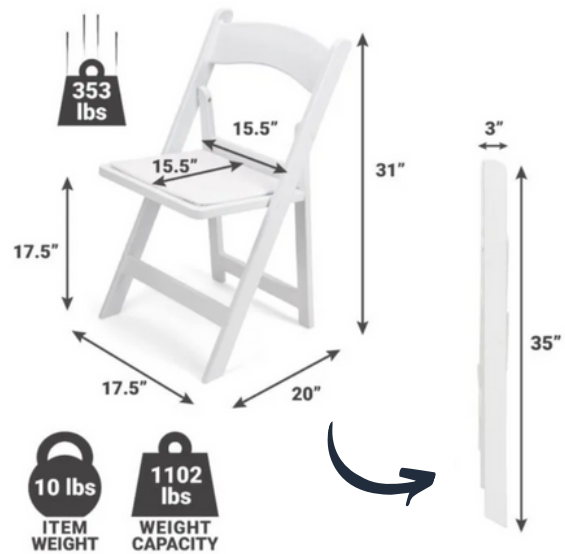

TitanPRO™ Resin Folding Chair

RFC

Resin Folding Chairs are the ideal choice for padded wedding chairs and the standard for garden folding chairs. UV protected. Lightweight and easy to maintain. Suitable for indoor and outdoor use.

Specifications

Height: 31"
Width: 17.5"
Seat Width: 15.5"
Seat Depth: 14"
Seat Height: 17.5"
Folded Length: 35"
Folded Thickness: 2.25"
Weight: 10 lbs

ADDITIONAL FINISHES

Black

Brown

Mahogany

Brown w/ Ivory Pad

Dark Brown w/ Ivory Pad

TITAN PRO