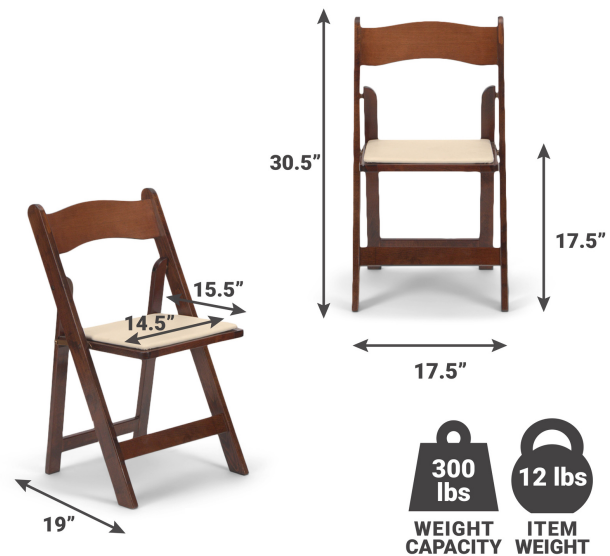

Titan Event Furniture Wood Folding Chair

WFC5

Our Flagship, commercial-grade Wood Folding Chairs made from heavy-duty beechwood. Timeless appeal. Padded vinyl seat. Lightweight design allows for easy storage and transportation.

Specifications

Folded Dimensions:

17.5"H x 2.5"D x 35.5"L

Height: 30.5"

Length / Depth: 19"

Seat Height: 17.5"

Seat Size: 15.5"W x 14.5"D

Item Weight: 12 lbs.

Weight Capacity: 300 lbs

ADDITIONAL FINISHES

Black

Dark Fruitwood

White

Mahogany

Natural w/ White Pad

Natural w/ Ivory Pad