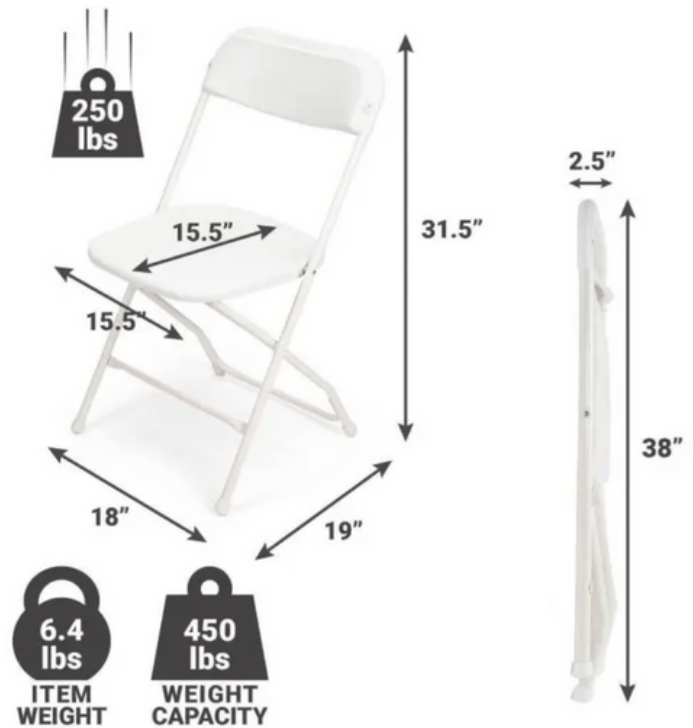

TitanPRO™ Plastic Folding Chair

PFC2

Professional grade TitanPRO™ Plastic Folding Chairs feature a durable, powder coated frame with a comfortable, contoured backrest and seat. Suitable for outdoor and indoor use.

Specifications

Folded Dimensions: 2.5" x 18" x 38"

Overall Height: 31.5"

Overall Width: 18"

Overall Length / Depth: 19"

Seat Height: 17.5"

Item Weight: 6.4 lbs

Weight Capacity: 450 lbs

Dynamic Weight Capacity: 250 lbs

ADDITIONAL FINISHES

Black

Brown

Burgundy

Cream

Dark Grey

Light Grey