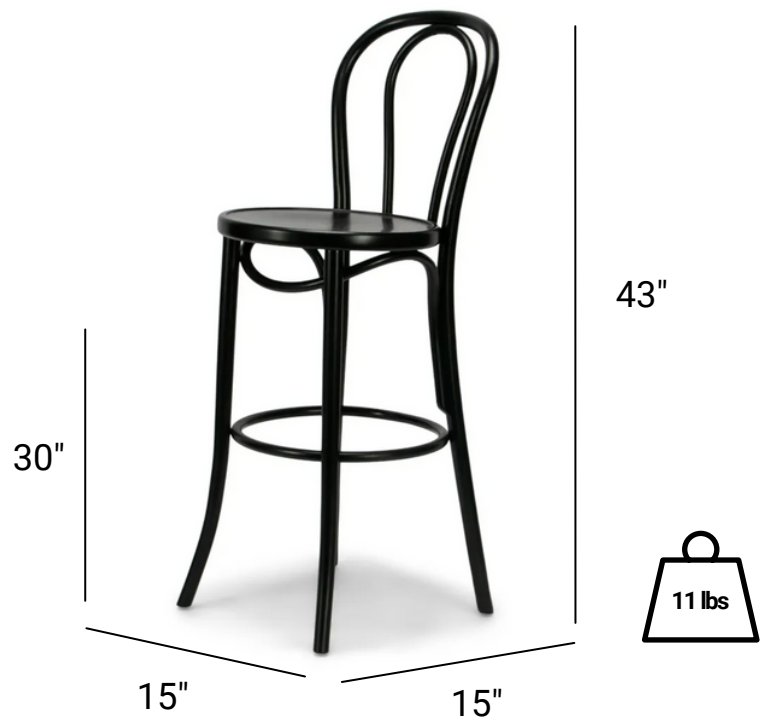

# Bentwood Bar Stool with Round Seat

BWBS4BL-ROUND

Our Bentwood Bar Stools with a round seat offer a blend of classic design and modern flair. Available in both natural and black, and featuring sleek hairpin-style legs with a sturdy bentwood frame, these stools provide both comfort and durability for all customer types.

## Specifications

Overall Width / Depth: 15"

Overall Height: 43"

Seat Height: 30"

Seat Size: 15.5" x 15.5"

Weight: 11 lbs